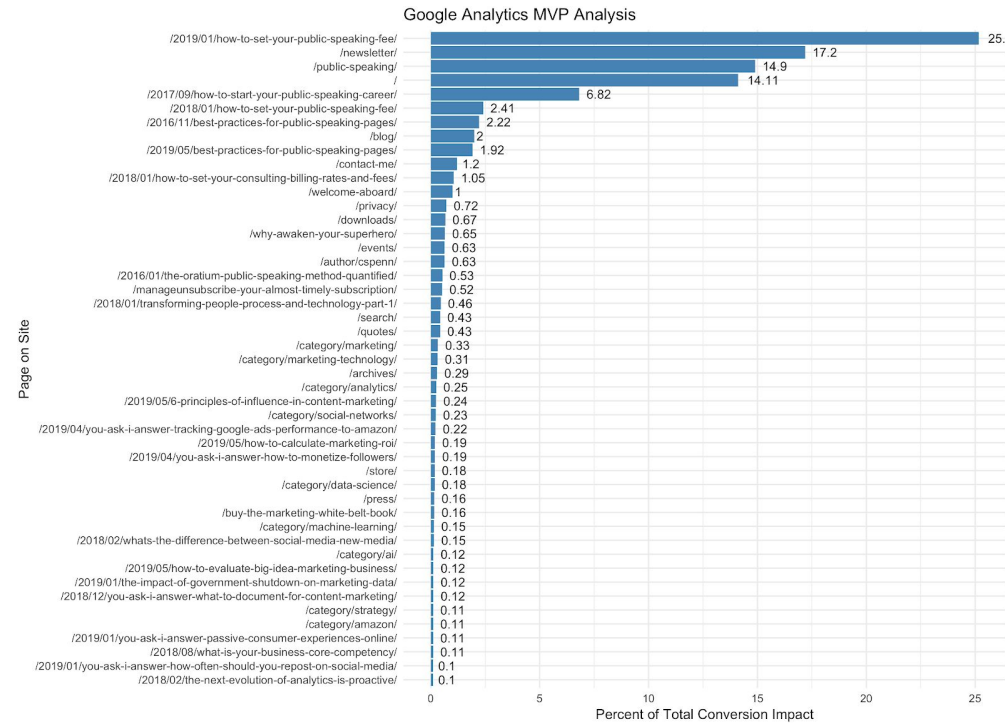

# Example Google Analytics Most Valuable Page Report

Each Google Analytics MVP report comes with two deliverables. First, you receive a visualization of your most valuable pages in bar graph format to get a sense of exactly how important the most important pages are:

Above, we see that the top 4 pages account for 72% of all conversion impact for the website; focusing efforts on improving these pages first will yield outside results. Once optimized, you work down the list, improving pages by their importance.